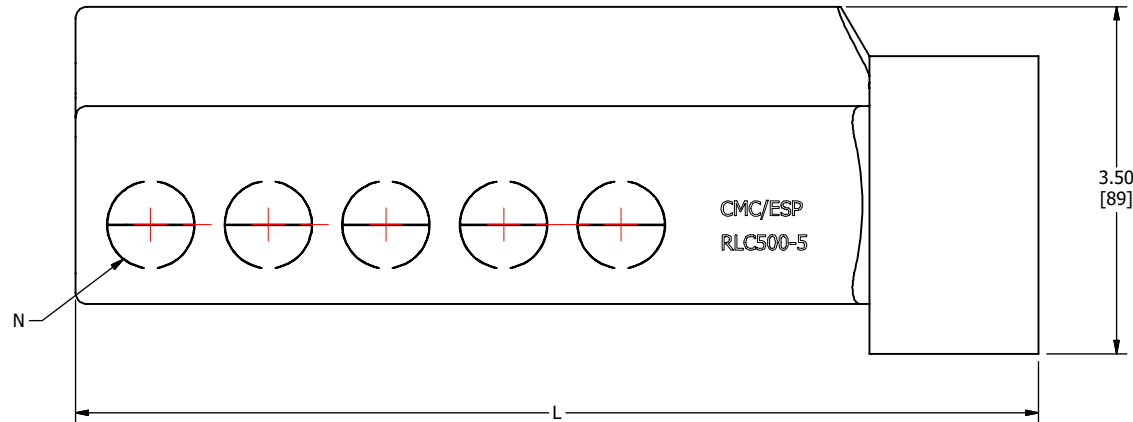

S.NO	CATALOG NUMBER	L	N
1	RLSS500-4ASL	9.72 [247]	4
2	RLSS500-4ASLI	9.72 [247]	4
3	RLSS500-6ASL	12 [307]	6
4	RLSS500-6ASLI	12 [307]	6
5	RLSS500-8ASLI	14.50 [368]	8

CONNECTOR FINISH: CLEAR PLATE
CONNECTOR MATERIAL: ALUMINUM
CONDUCTOR RANGE: 500KCMIL to #10
ENCAPSULE MATERIAL: CLEAR PVC

				TO ORDER CMC PRODUCTS		DRAWN BY: TS		NAME OF PART:		CAT. NO.:	
				UNITED STATES 1-513-860-4455		12-18-20		STUD MOUNT CONNECTOR ASSEMBLY		SEE TABLE	
				CANADA 1-800-361-6975		CHECKED BY:		DWG NO:		B	
				MEXICO 011-52-722-265-4400				C58700599-S		DRAWING NOT TO SCALE	
				FOR PRODUCT INFO www.cmcclugs.com						SHEET NO: 1 OF 1	
A		NEW DRAWING CREATED		12-18-20		TS					
REV.	DESCRIPTION	ECN	DATE	INIT.							

CONNECTOR MANUFACTURING CO.

HAMILTON, OHIO