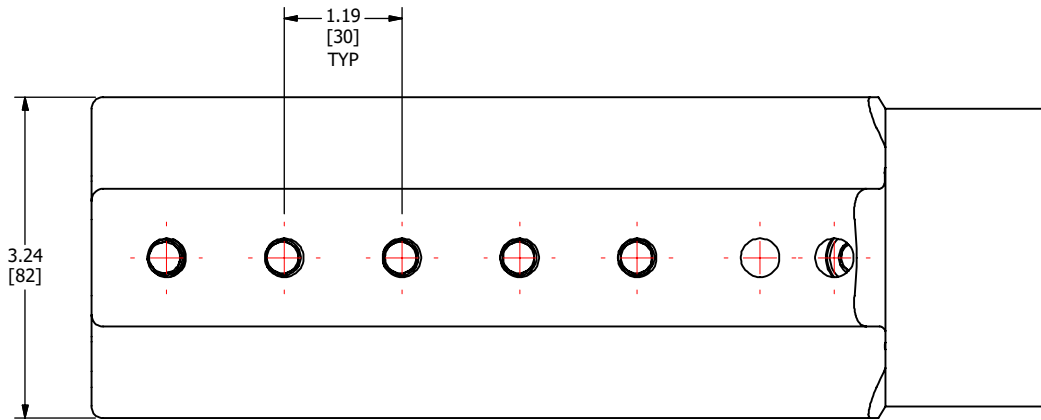

S.NO	CATALOG NUMBER	L	N
1	RLSS500-4ASL	9.72 [247]	4
2	RLSS500-4ASLI	9.72 [247]	4
3	RLSS500-6ASL	12 [307]	6
4	RLSS500-6ASLI	12 [307]	6
5	RLSS500-8ASLI	14.50 [368]	8

CONNECTOR FINISH: CLEAR PLATE
CONNECTOR MATERIAL: ALUMINUM
CONDUCTOR RANGE: 500KCMIL to #10
ENCAPSULE MATERIAL: CLEAR PVC

				TO ORDER CMC PRODUCTS		DRAWN BY: TS		NAME OF PART:		CAT. NO.:	
				UNITED STATES 1-513-860-4455		12-18-20		STUD MOUNT CONNECTOR ASSEMBLY		SEE TABLE	
				CANADA 1-800-361-6975		CHECKED BY:		DWG NO:		B	
				MEXICO 011-52-722-265-4400				C58700599-S		DRAWING NOT TO SCALE	
				FOR PRODUCT INFO www.cmcclugs.com						SHEET NO: 1 OF 1	
A		NEW DRAWING CREATED		12-18-20		TS					
REV.	DESCRIPTION	ECN	DATE	INIT.							

CONNECTOR MANUFACTURING CO.

HAMILTON, OHIO